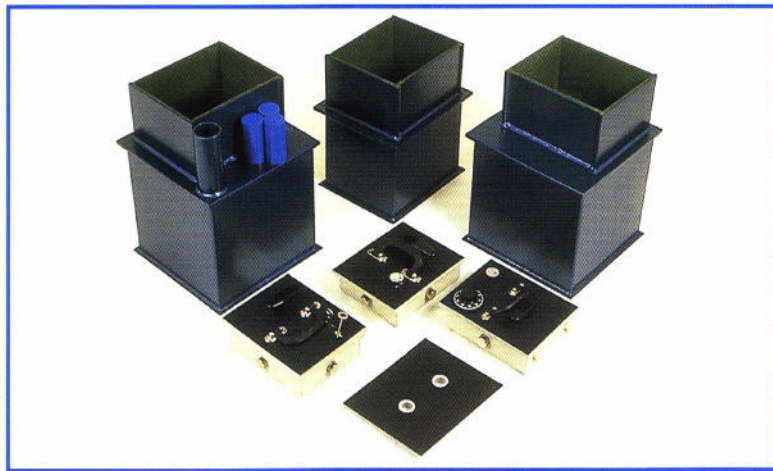

Keysecure Valiant range of underfloor safes

THE VALIANT - a range of square lift-out-door underfloor safes being able to offer protection against larger bulkier items such as paper files, MOT stamps, jewellery boxes, etc. Strength and security with flexibility.

4000 DOOR

VALIANT 4000 - The Valiant square door (200mm x 246) offers great flexibility of use. Operated by a 7 lever anti-pick safe lock with key retention. A turn handle throws two 25mm diameter bolts which lock directly under the top plate and there is also two 18mm fixed bolts. Further protection includes drill resistant plate and passive relocking devices. The overall thickness of the door is 72mm.

6000 DOOR

VALIANT EXTRA 6000 - When a higher degree of security is required the Valiant 6000 door has increased security - ideal for MOT requirements. Two passive relocking devices and an extra 25mm diameter bolt is thrown by the turn handle giving excellent all round protection.

BODY - High quality electrically welded steel body with a 10mm top plate. The all steel neck 8mm thick is 150mm high giving added protection. The interior is flock lined for added protection.

Established
1977