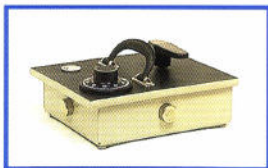

Keysecure Valiant range of underfloor safes

THE VALIANT - a range of square lift-out-door underfloor safes being able to offer protection against larger bulkier items such as paper files, MOT stamps, jewellery boxes, etc. Strength and security with flexibility.

4000 DOOR

VALIANT 4000 - The Valiant square door (200mm x 246) offers great flexibility of use. Operated by a 7 lever anti-pick safe lock with key retention. A turn handle throws two 25mm diameter bolts which lock directly under the top plate and there is also two 18mm fixed bolts. Further protection includes drill resistant plate and passive relocking devices. The overall thickness of the door is 72mm.

6000 DOOR

VALIANT EXTRA 6000 - When a higher degree of security is required the Valiant 6000 door has increased security - ideal for MOT requirements. Two passive relocking devices and an extra 25mm diameter bolt is thrown by the turn handle giving excellent all round protection.

BODY - High quality electrically welded steel body with a 10mm top plate. The all steel neck 8mm thick is 150mm high giving added protection. The interior is flock lined for added protection.

Established
1977