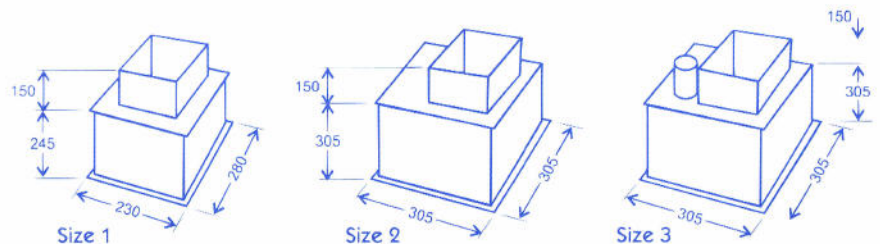

4000 DOOR

VALIANT 4000 - The Valiant square door (200mm x 246) offers great flexibility of use. Operated by a 7 lever anti-pick safe lock with key retention. A turn handle throws two 25mm diameter bolts which lock directly under the top plate and there is also two 18mm fixed bolts. Further protection includes drill resistant plate and passive relocking devices. The overall thickness of the door is 72mm.

VALIANT SIZE 3

VALIANT ABP 10000 - Where the highest degree of protection is required. In addition to the above specification the Valiant 10000 door has 4mm pure copper plate laminated throughout the door to withstand attack against oxyacetylene cutting equipment. Overall thickness of door 85mm.

BODY - High quality electrically welded steel body with a 10mm top plate. The all steel neck 8mm thick is 150mm high giving added protection. The interior is flock lined for added protection.

Established
1977