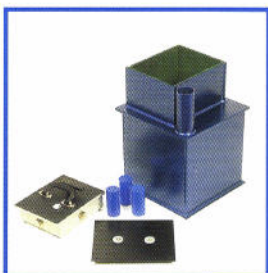

Keysecure Valiant range of underfloor safes

THE VALIANT - a range of square lift-out-door underfloor safes being able to offer protection against larger bulkier items such as paper files, MOT stamps, jewellery boxes, etc. Strength and security with flexibility.

4000 DOOR

VALIANT 4000 - The Valiant square door (200mm x 246) offers great flexibility of use. Operated by a 7 lever anti-pick safe lock with key retention. A turn handle throws two 25mm diameter bolts which lock directly under the top plate and there is also two 18mm fixed bolts. Further protection includes drill resistant plate and passive relocking devices. The overall thickness of the door is 72mm.

VALIANT SIZE 3

VALIANT ABP 10000 - Where the highest degree of protection is required. In addition to the above specification the Valiant 10000 door has 4mm pure copper plate laminated throughout the door to withstand attack against oxyacetylene cutting equipment. Overall thickness of door 85mm.

BODY - High quality electrically welded steel body with a 10mm top plate. The all steel neck 8mm thick is 150mm high giving added protection. The interior is flock lined for added protection.

Established
1977