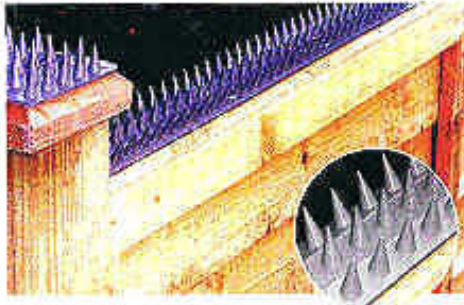

Prikka Strip

Anti-climb intruder deterrent

Fences
Prikka-Strip's unique double hinge design fits weatherbar profiles

Gate tops
prikka-Strip makes gates even more difficult to climb over

Walls
Prikka-Strip can be fitted side by side to increase the effect.

Pipes
Fit Prikka-Strip to external pipes to protect your property still further

Prikka-Strip is a triple row of pointed cones, 15mm high, moulded from polypropylene.

It provides first class deterrence against intruders intent on climbing into secured yards, compounds or gardens.

The unique double hinge design allows it to be formed neatly and securely in restricted width applications. It has excellent UV weathering resistance.

- ★ Effective, low cost deterrent against unwelcome intruders
- ★ Fits to top of walls, gates, pipes, sills etc
- ★ Designed for maximum discomfort, minimum harm
- ★ Unique double hinge design allows easy fixing to angled surfaces
- ★ Easy to use half metre strips can be nailed screwed or glued (see fixing instructions)
- ★ Fits side by side to increase effective width where necessary.
- ★ Made from unobtrusive neutral grey/brown polypropylene
- ★ Weather-proof and durable

Dimensions

Each strip is 500mm long by 45mm wide and 15mm high.

There are 8 strips per pack giving 4 metres of protection.

Warning

Prikka-Strip should be fitted out of reach – especially consider the reach of children.