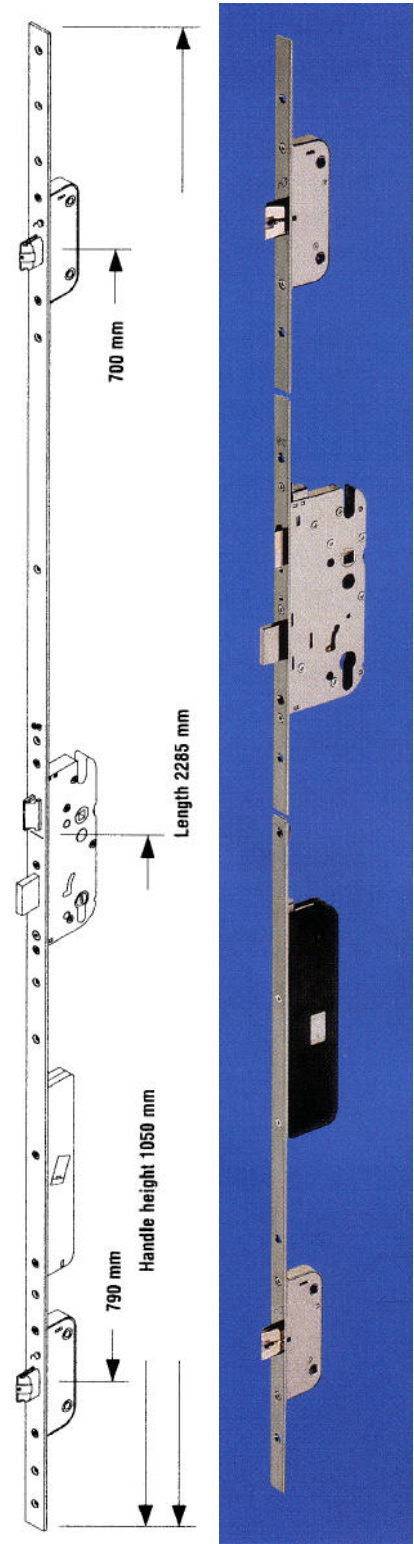

Multi-point lock for access control

This electrically operated door lock is designed for use with all controlled entry systems. Either remote controlled from a telephone handset or by card, token or biometric reader on the outside of the building.

For security purposes the upper and lower latches are automatically deadlocked every time the door closes.

Safe and easy egress at all times via the inside door handle.

- ★ Low voltage electric operation
- ★ Replaces standard PVCu door locks
- ★ Uses existing door furniture
- ★ Automatic locking
- ★ For use with telephone door entry systems
- ★ Standard key over-ride
- ★ Operation on the inside by door handle

Safety Door Locks with latch, deadbolt, 2 automatic latch-deadbolts and A-Opener (electric door release)

Description	PU [2]	Article No. [1]
Safety Door Lock U-SECURY 65/92 Automatic with A-Opener		
Backset 65 mm, centres 92 mm		
SRH	Length	Faceplate Spindle
1735-2285	2285	24 8
1735-2285	2285	20 8
1735-2285	2285	16 8
Safety Door Lock U-SECURY 55/92 Automatic with A-Opener		
Backset 55 mm, centres 92 mm		
SRH	Length	Faceplate Spindle
1735-2285	2285	20 8
1735-2285	2285	16 8
Safety Door Lock U-SECURY 45/92 Automatic with A-Opener		
Backset 45 mm, centres 92 mm		
SRH	Length	Faceplate Spindle
1735-2285	2285	U 24 x 6 8
1735-2285	2285	24 8
1735-2285	2285	16 8
Safety Door Lock U-SECURY 35/92 Automatic with A-Opener		
Backset 35 mm, centres 92 mm		
SRH	Length	Faceplate Spindle
1735-2285	2285	U 24 x 6 8
1735-2285	2285	24 8
1735-2285	2285	16 8

[1] * Finish: 1 = terGUard* silver, 6 = black, 7 = white, 8 = stainless steel
[2] * Finish: 6, 7 and 8 in PU 2

Established
1977

- ★ Locks
- ★ Safes
- ★ Keys
- ★ Grilles
- ★ Shutters
- ★ Padlocks
- ★ Digital locks
- ★ Card access
- ★ Barriers
- ★ Bollards
- ★ Gates
- ★ Fitting service
- ★ Mon - Fri