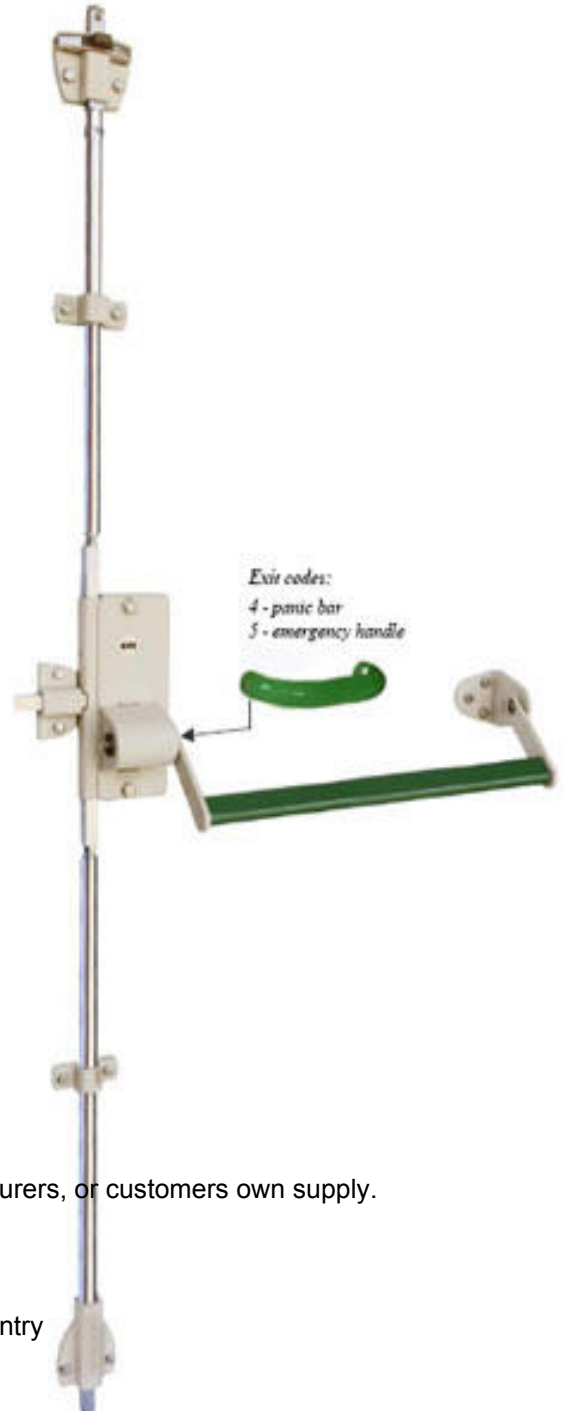

BS EN 179:1998: (Emergency Exit)

'Where people are familiar with the exit and it's hardware and where a panic situation is most unlikely to develop'

BS EN 1125:1997: (Panic Exit)

'Public buildings, places of public entertainment, shops etc. where prior knowledge of the device would be unknown and making it desirable for doors to be fitted with a horizontal push-bar'

Benn
LOCK AND SAFE

13 St David's Square
Peterborough PE1 5QA

TEL: 01733 552728
FAX: 01733 551439

E: enquire@bennlockandsafe.co.uk
www.bennlockandsafe.co.uk