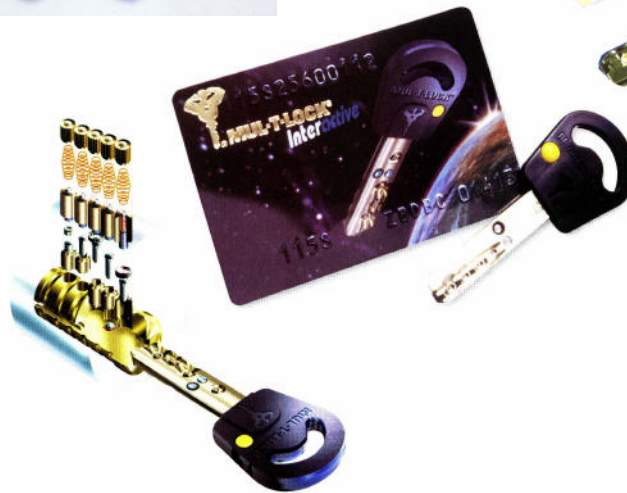

Mul T Lock Interactive Secure Key System

Mul-T-Lock

Interactive, the versatile lock system

Master keyed locks provide **you** with control over who goes where and who can get duplicate keys. With master keying all locks can be keyed differently and a single master key can over-ride and give access to all locks. You may decide some locks should be keyed the same – you choose – we build the system to **your** requirements.

The advantages of Mul T Lock:

- ★ For all types of door locks
- ★ Padlocks from small to large
- ★ Cabinet locks
- ★ Vehicle locks
- ★ Master keys
- ★ Suites made in Peterborough
- ★ Fast turnaround
- ★ Keys same day
- ★ Additional cylinders 48 hours
- ★ Unique key registration

The Mul-T-Lock patented interactive key and cylinder system raises the level of technology in high security locking to new heights.

The interactive key system incorporates a high precision moving insert which interacts with a spring loaded pin in the cylinder plug to produce a 'virtual combination' only when the key is inserted in the lock.

The patented Mul-T-Lock key design provides you with increased control over key blanks, discouraging unauthorised key cutting. Authorised keys can however, be made for you on site in Peterborough. All assembly of cylinders takes place at our premises and we have control of the making of new cylinders. You have the availability of our 24 hour turn-around for new keys and small additions.