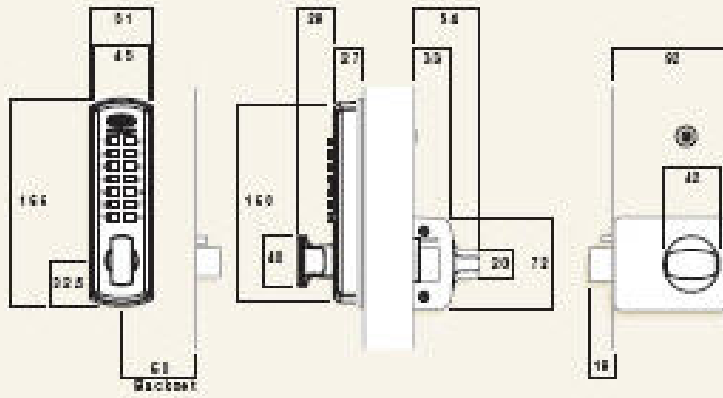

Lockwood Mechanical Digital Lock 002 DX Series

**Even better
durability**

Benn
Established
1977

- ★ Locks
- ★ Safes
- ★ Keys
- ★ Grilles
- ★ Padlocks
- ★ Digital locks
- ★ Card access
- ★ Barriers
- ★ Bollards
- ★ Gates
- ★ Fitting service
- ★ Counter 8.30 - 5
- ★ Mon - Fri

- ★ Right or left hand openings
- ★ Inward and outward opening versions
- ★ Suitable for some metal doors
- ★ New anti manipulation features
- ★ Simplified re-coding
- ★ Door thickness 28 – 45mm
- ★ Stainless steel bolt
- ★ 20mm bolt projection

This is a robust digital lock built for medium to heavy use. It operates like any latch lock, close the door and the door is locked. To open, use a code instead of a key. The code is customer selected and can be changed at any time - no need to call a locksmith.

Do not confuse it with inferior look-alikes. We use this lock because it has a proven track record with our Health Service clients for whom we have supplied and fitted hundreds.

You can be assured of long and trouble free service from the Lockwood.

The new DX range has improved durability still further. A new 'anti-sensory' feature helps prevent manipulation ('picking').

Application: Daytime security on internal and external doors. The Lockwood is not a 'security lock' and does not comply with your insurers requirement for when your building is not occupied.

Benn
LOCK AND SAFE

13 St David's Square
Peterborough PE1 5QA

TEL: 01733 552728
FAX: 01733 551439

E: enquire@bennlockandsafe.co.uk
www.bennlockandsafe.co.uk