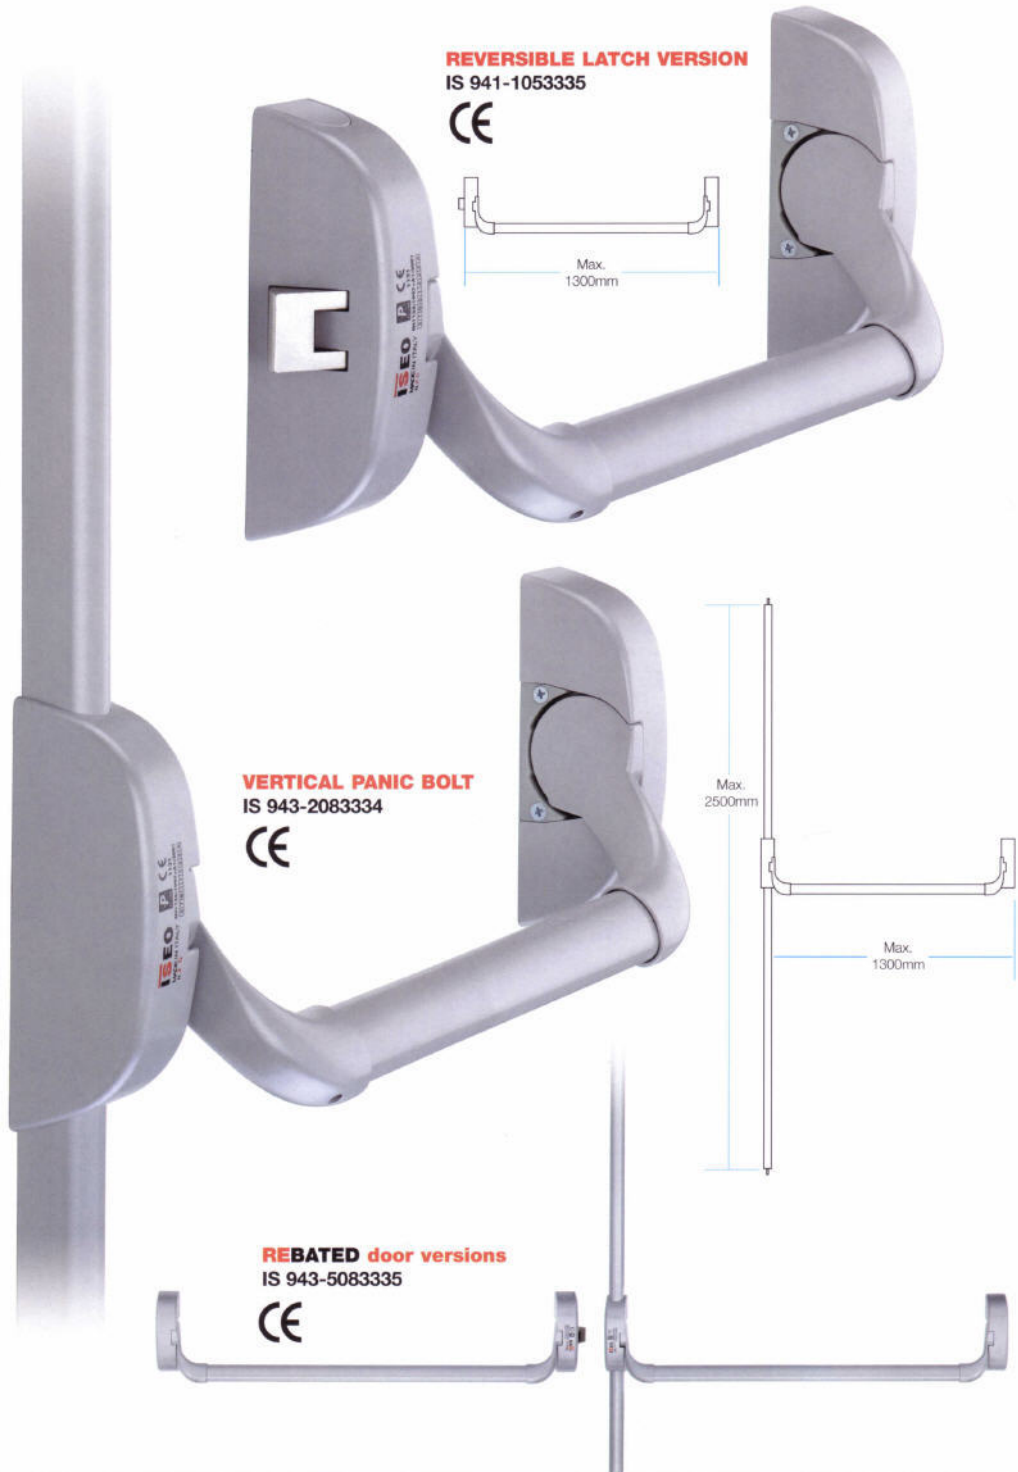

# Iseo Idea Emergency Panic Bar

Established  
1977

- ★ Locks
- ★ Safes
- ★ Keys
- ★ Grilles
- ★ Shutters
- ★ Padlocks
- ★ Digital locks
- ★ Card access
- ★ Barriers
- ★ Bollards
- ★ Gates
- ★ Fitting service
- ★ Mon - Fri

## Iseo Idea - panic and emergency hardware

- ★ Certified in accordance with EN 1125:97 A1:2001 and CE Marked
- ★ Suitable for high usage doors including PVCu doors
- ★ We use this device as our preferred panic bar because it is a versatile unit at a good selling price and provides the quality we need for our clients.

### IS 941-1053335 - SILVER FINISH

- For use on single doors or 1st opening leaf of rebated double doors.  
*Use Strike Ref: IS 941-00103.*
- Suitable for doors up to 1300mm wide.
- Suitable for use with PVCu doors.  
*Use Strike Ref: IS943-00163.*
- Fully reversible.
- Pre-set for manual dogging device.
- Pre-set for microswitch.
- Compatible with any ISEO access device.
- Attractive design.
- Rounded edges for safe usage.
- Fast and easy to install.

### IS 943-2083334 - SILVER FINISH

- For use on single or double doors.
- Suitable for use with PVCu doors.  
*Use Strike Ref: IS943-00163.*
- Two point locking for increased security.
- Suitable for doors up to 1300mm wide x 2500mm high.
- Fully reversible.
- Pre-set for manual dogging device.
- Pre-set for microswitch.
- Compatible with any ISEO access device.
- Covered vertical bars.
- Rounded edges for safe usage.
- Attractive design.
- Unique vertical bolt design.
- Fast and easy to install.