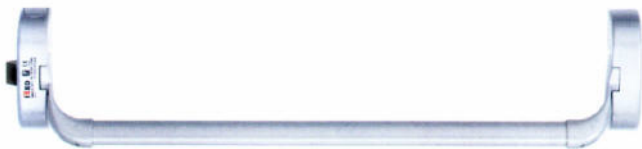

REVERSIBLE LATCH VERSION

IS 941-1053335 - SILVER FINISH

- For use on single doors or 1st opening leaf of rebated double doors.
  Use Strike Ref: IS 941-00103.
- Suitable for doors up to 1300mm wide.
- Suitable for use with PVCu doors.
  Use Strike Ref: IS943-00163.
- Fully reversible.
- Pre-set for manual dogging device.
- Pre-set for microswitch.
- Compatible with any ISEO access device.
- Attractive design.
- Rounded edges for safe usage.
- Fast and easy to install.

Outside access device to be ordered separately.