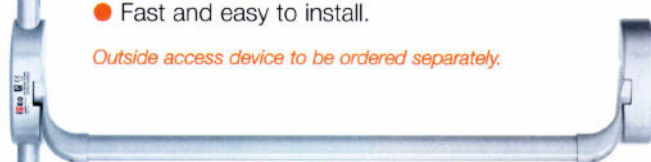

VERTICAL PANIC BOLT

IS 943-2083334 - SILVER FINISH

- For use on single or double doors.
- Suitable for use with PVCu doors.
  Use Strike Ref: IS943-00163.
- Two point locking for increased security.
- Suitable for doors up to 1300mm wide x 2500mm high.
- Fully reversible.
- Pre-set for manual dogging device.
- Pre-set for microswitch.
- Compatible with any ISEO access device.
- Covered vertical bars.
- Rounded edges for safe usage.
- Attractive design.
- Unique vertical bolt design.
- Fast and easy to install.

Outside access device to be ordered separately.

REBATED door versions

IS 943-5083335 - SILVER FINISH

- For use on Rebated double doors.
- Suitable for use with PVCu doors
  Use Strike Ref: IS 943-00163 and either Strike Ref: 941-00153 or 941-00133
- Two point locking for increased security.
- Suitable for doors up to 1300mm wide x 2500mm high.
- Fully reversible.
- Pre-set for manual dogging device.
- Pre-set for microswitch.
- Compatible with any ISEO access device.
- Covered vertical bars.
- Rounded edges for safe usage.
- Attractive design.
- Unique vertical bolt design.
- Fast and easy to install.

Outside access device to be ordered separately.