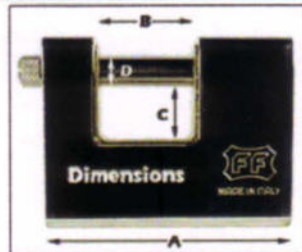

## Rectangular Padlocks

- ★ **Solid brass lock body**
- ★ **Hardened steel Shackle bar**
- ★ **Five pin brass cylinder**

Brass	Code	Dimensions in mm			
		A	B	C	D

F8055	55	18	14	7
F8070	70	22	14	12
F8090	90	35	19	12

Steel-Clad				
------------	--	--	--	--

F8370	75	22	14	12
F8390	93	35	19	12

- ★ **Keyed alike from stock**
- ★ **Two keys**
- ★ **Strong construction**
- ★ **Ideal for commercial use**
- ★ **Shackle spins to prevent sawing**
- ★ **No room for bolt croppers**