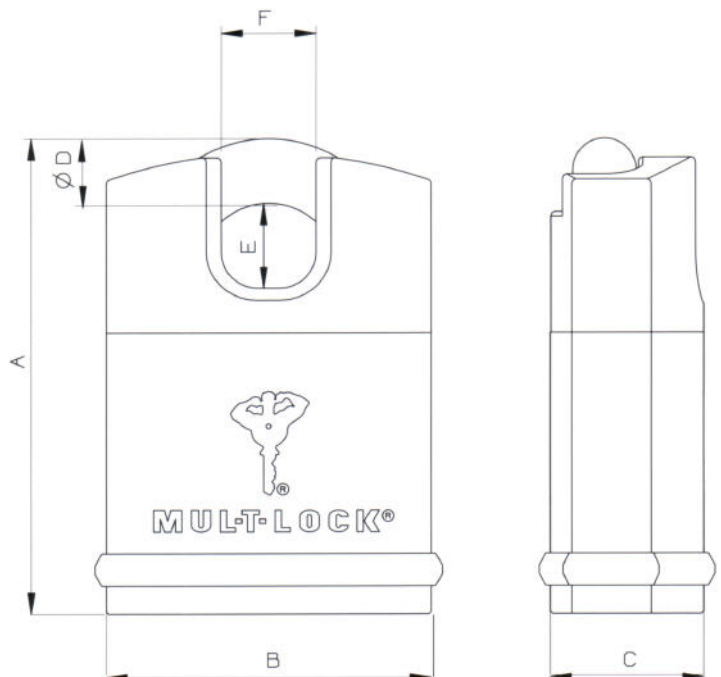

Cylinder Mechanism

Mul-T-Lock® unique high precision 10 telescopic pin tumbler system. Pick and drill resistant for high security needs.

Keys

Reversible Nickel Silver key with plastic key head and coloured insert for identification. Also available in all-Nickel Silver.

Standards

Applicable "CEN", "ASTM".

Model	Body			Shackle			Standard Grades*		Suitable Padbar	
		A	B	C	D	E	F	"CEN"		"ASTM"
E8-H	mm	84	52	33	8	15	16	4	6	PB-8
	Inch	3.228	2.047	1.229	0.314	0.551	0.629			
E11-H	mm	95	62	34	11	16	17	5	6	PB-11
	Inch	3.700	2.440	1.338	0.433	0.629	0.669			
E14-H	mm	107	72	34	14	19	21	6	6	PB-14
	Inch	4.094	2.834	1.338	0.551	0.748	0.826			
E18-H	mm	122	84	40	18	24	25	6+	6	PB-14
	Inch	4.606	3.307	1.574	0.708	0.944	0.984			