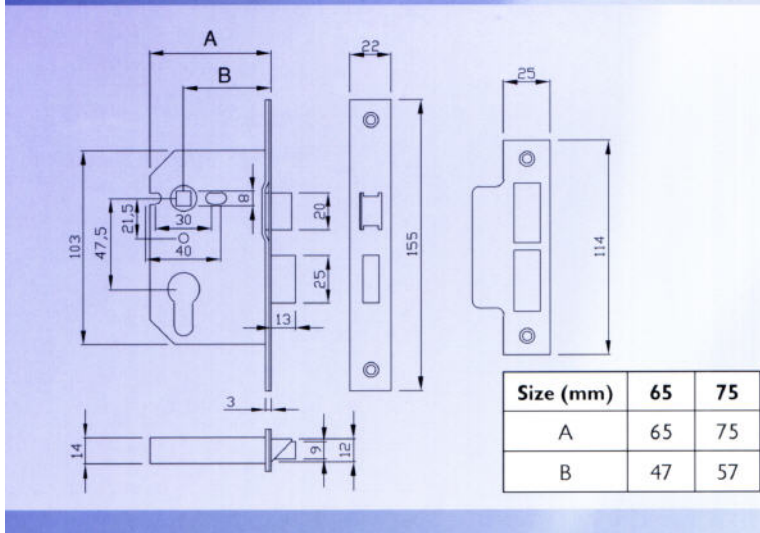

Description	Size	Ref
Sashlock case (illustrated)	65mm	NRGL51.08 65
Sashlock case (illustrated)	75mm	NRGL51.08 75
Deadlock case	65mm	NRGL51.12 65
Deadlock case	75mm	NRGL51.12 75
Bathroom lock case	65mm	NRGL51.07 65
Bathroom lock case	75mm	NRGL51.07 75