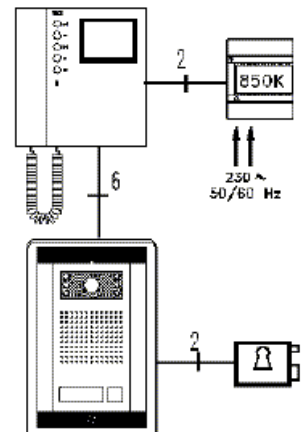

Established
1977

- ★ Locks
- ★ Safes
- ★ Keys
- ★ Grilles
- ★ Shutters
- ★ Padlocks
- ★ Digital locks
- ★ Card access
- ★ Barriers
- ★ Bollards
- ★ Gates
- ★ Fitting service
- ★ Mon - Fri

Benn
LOCK AND SAFE

13 St David's Square
Peterborough PE1 5QA

TEL: 01733 552728
FAX: 01733 551439

E: enquire@bennlockandsafe.co.uk
www.bennlockandsafe.co.uk