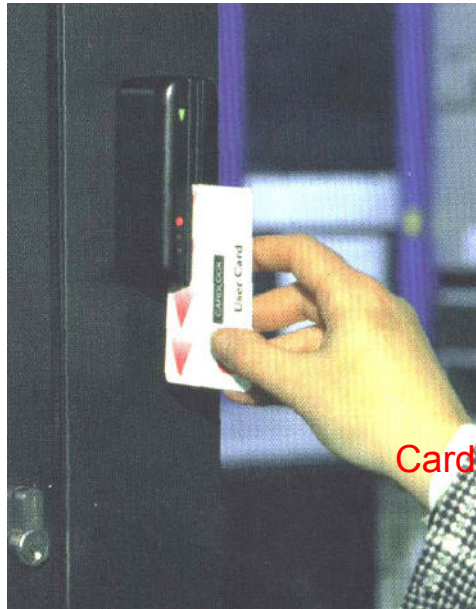

Net2 Access Control System

Card swipe or proximity readers

Benn Net2 PC based access control

It's simplicity is it's strength.

You will find door control is simplicity itself with the Benn Net2 Access Control system. Fully installed and commissioned by our own in house experts.

- ★ Access to your premises is restricted to legitimate users only
- ★ Area limited access for some cards
- ★ Simple for you to use and manage intuitive software – including user training
- ★ Individually invalidate lost or stolen cards or tokens
- ★ Accepts up to 10,000 different users
- ★ Straightforward installation
- ★ Central programming and reporting
- ★ Flexible control over access and privileges
- ★ Event buffering if power or computer fails
- ★ Pentium III with Windows 2000 or XP required

The Benn electronic access control system can be designed for cards or miniature tokens.

A card or token reader is installed adjacent to the door to be operated. Door control panels are linked together by cable and then to the computer via 'comms converter'. Extra doors can be added with ease. An electrically operated lock/release is fitted to the door. When a legitimate card or token is presented to the reader the door will unlock. Net2 allows event reporting and printing, timed access, cards issued with timed voiding eg. valid for 24 hour only.